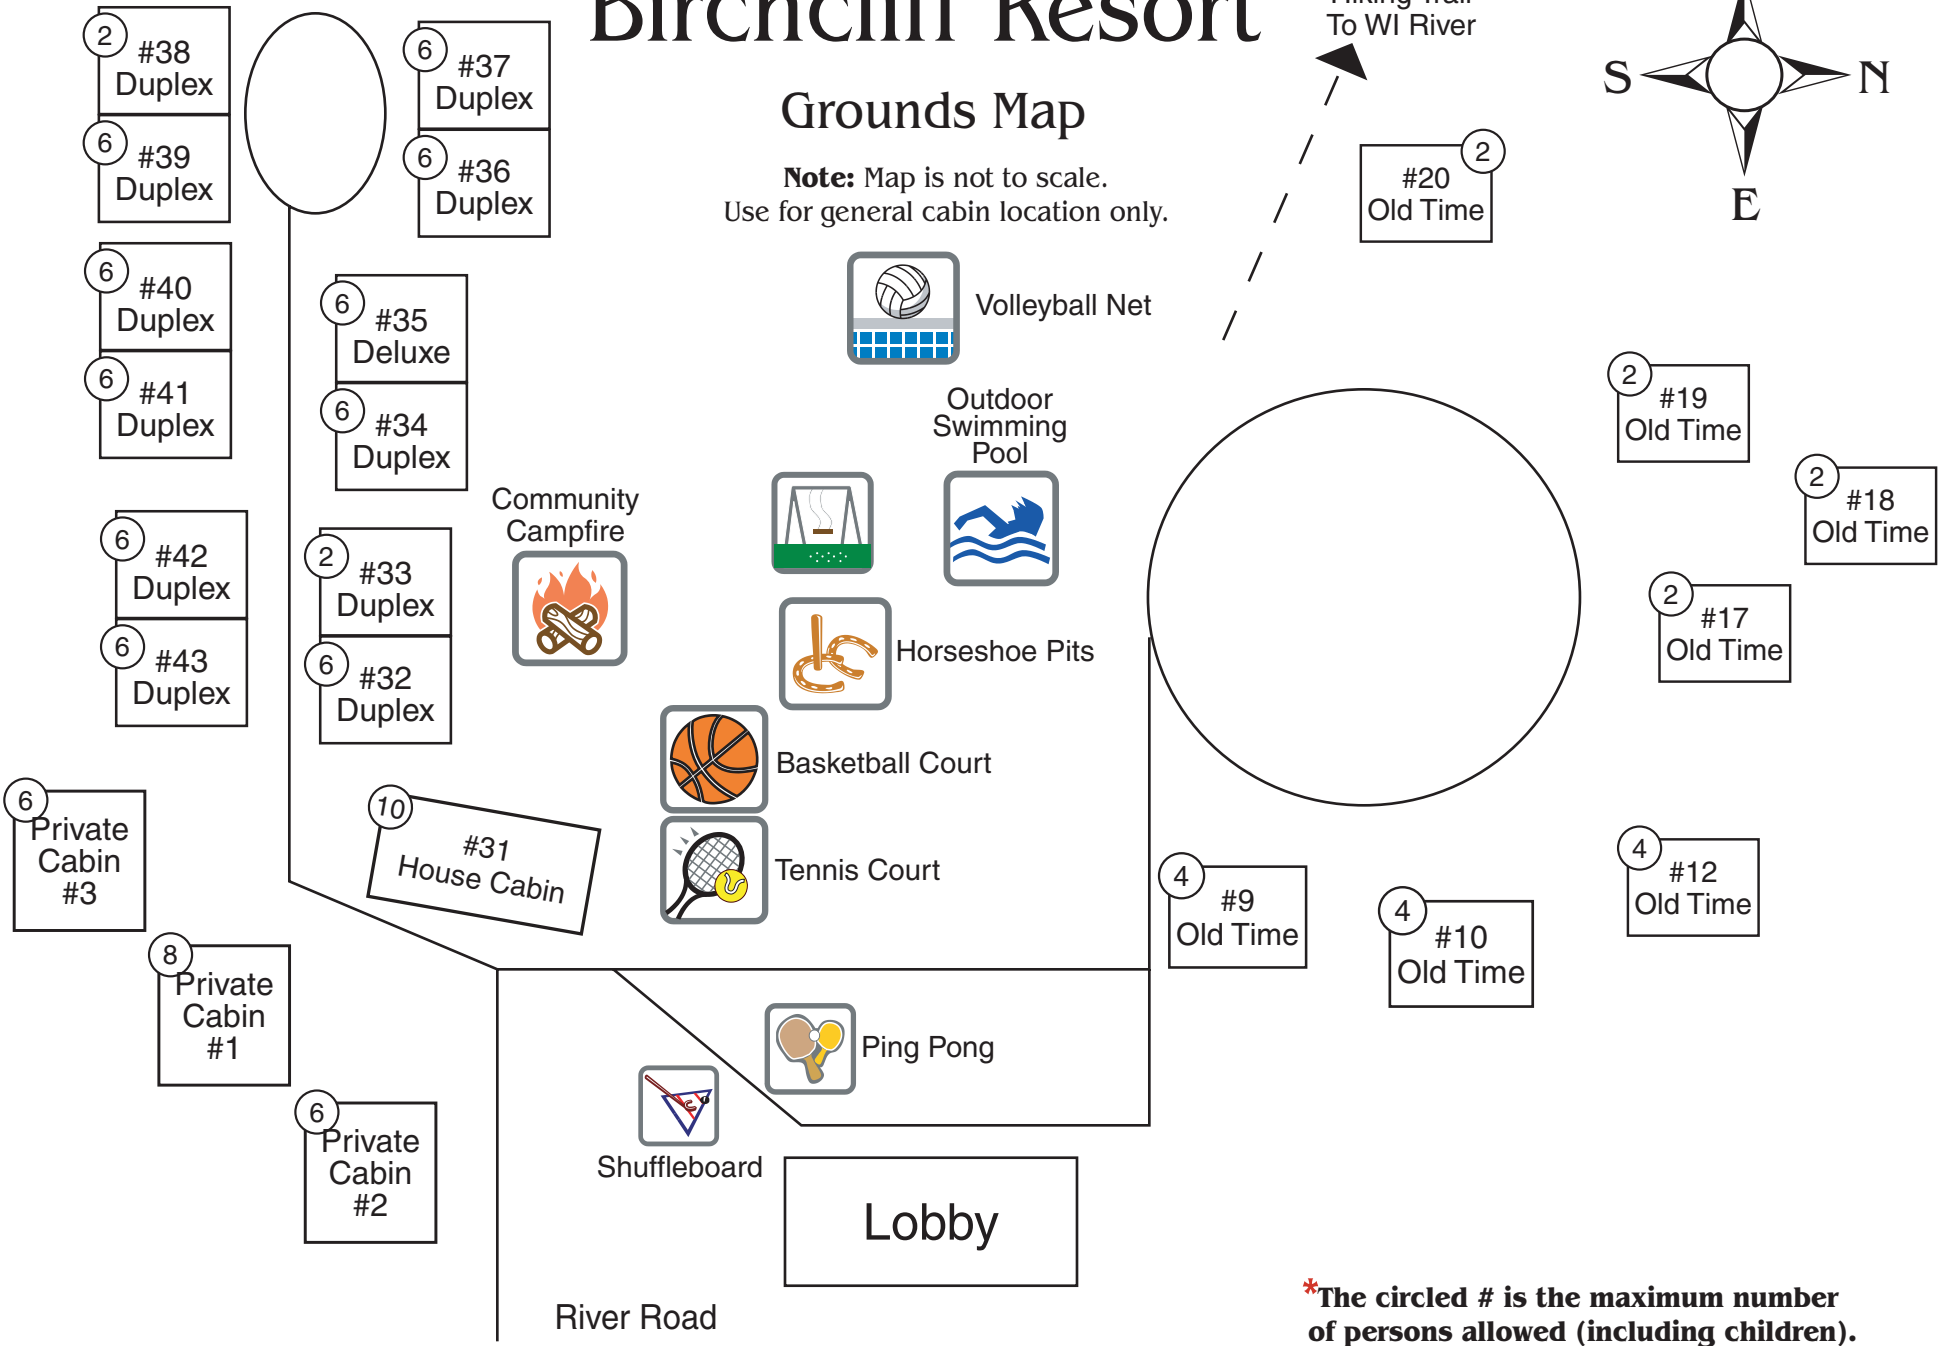

Birchcliff Resort

Grounds Map

Note: Map is not to scale.
Use for general cabin location only.

Hiking Trail
To WI River

***The circled # is the maximum number of persons allowed (including children).**